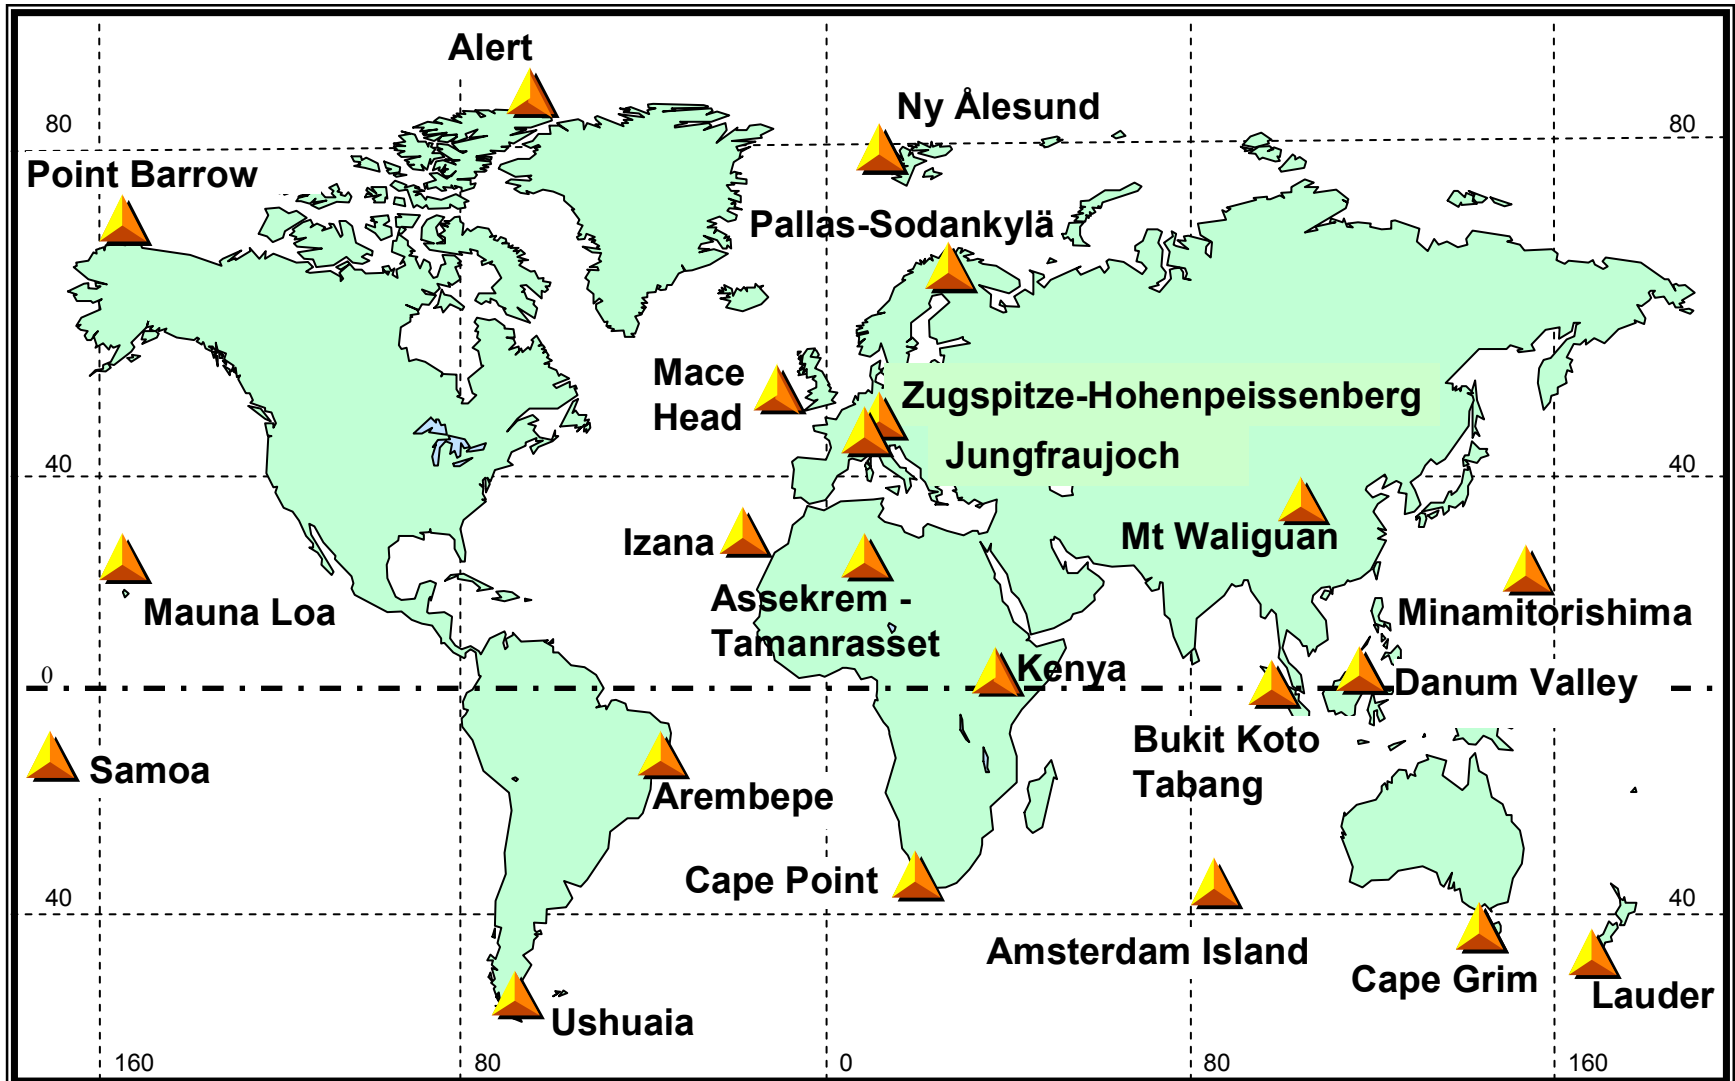

# WORLD METEOROLOGICAL ORGANIZATION GLOBAL ATMOSPHERE WATCH GLOBAL NETWORK

Neumayer Station 

 South Pole

Nov 2005